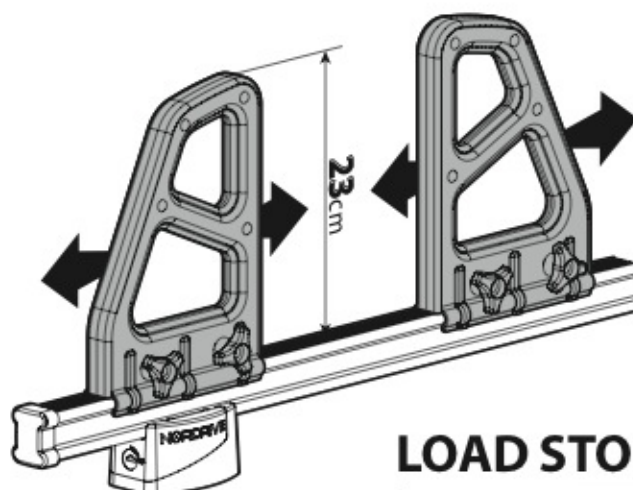

LOAD STOPS

N11001 K-1

LOAD STOPS

N11002 K-2

SPOILER

N11053	K-9	L = 95 cm
N11054	K-11	L = 110 cm

OPTIONALS PER / FOR / FÜR:

Kargo-Plus series