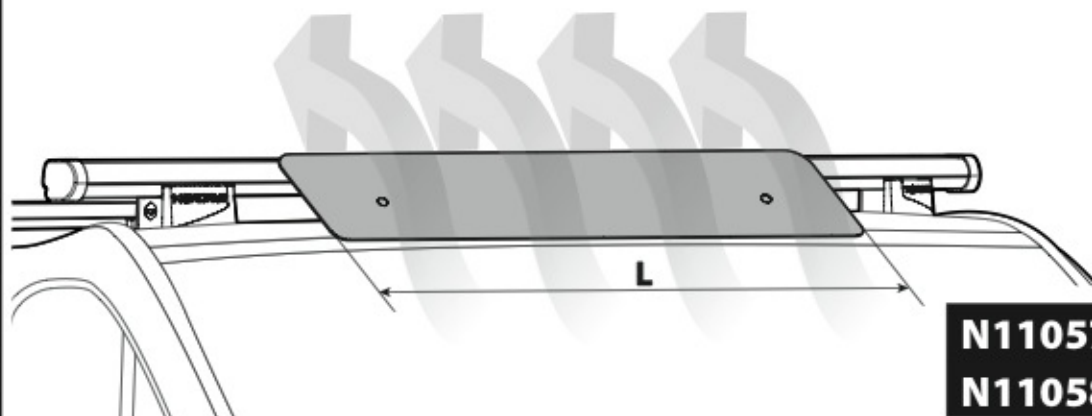

SPOILER

N11057 KP-9 L = 95 cm

N11058 KP-11 L = 110 cm

OPTIONALS PER / FOR / FÜR:

Kargo series

Acciaio / Steel

Kargo-Plus
series

Alluminio / Aluminium