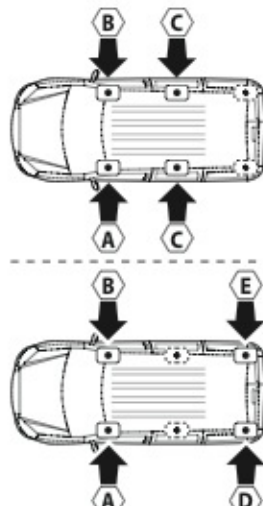

②

5

6

7

Kargo series

Acciaio / Steel

KARGO ROLLER

N11000	K-0	L = 64 cm
N11003	K-7	L = 96 cm

LOAD STOPS

N11001 K-1

LOAD STOPS

N11002 K-2

SPOILER

N11053	K-9	L = 95 cm
N11054	K-11	L = 110 cm

OPTIONALS PER / FOR / FÜR:

Kargo-Plus series