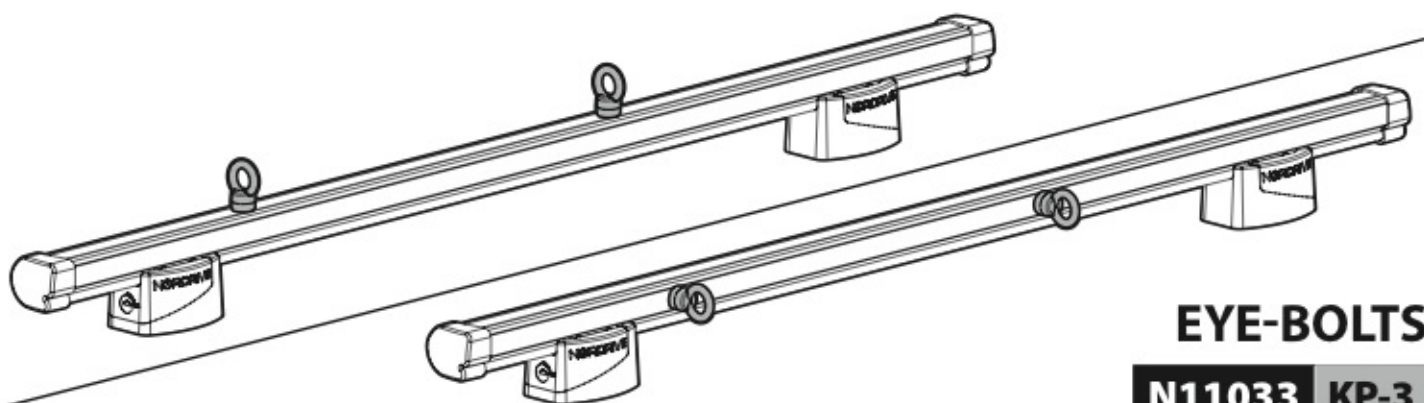

Alluminio / Aluminium

KARGO ROLLER

N11030 KP-0 L = 64 cm

N11034 KP-7 L = 96 cm

LOAD STOPS

N11031 KP-1

EYE-BOLTS

N11033 KP-3