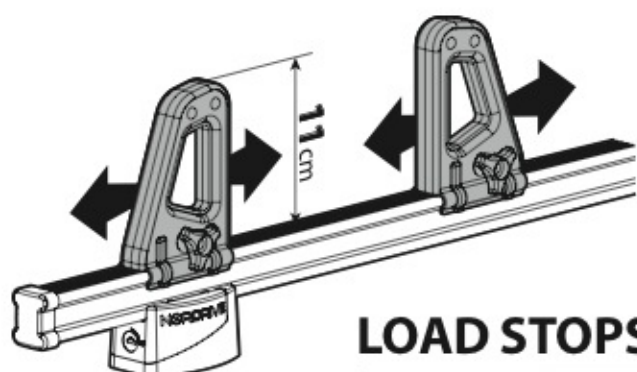

LOAD STOPS

N11001 K-1

LOAD STOPS

N11002 K-2

SPOILER

N11053	K-9	L = 95 cm
N11054	K-11	L = 110 cm

OPTIONALS PER / FOR / FÜR:

Kargo-Plus series