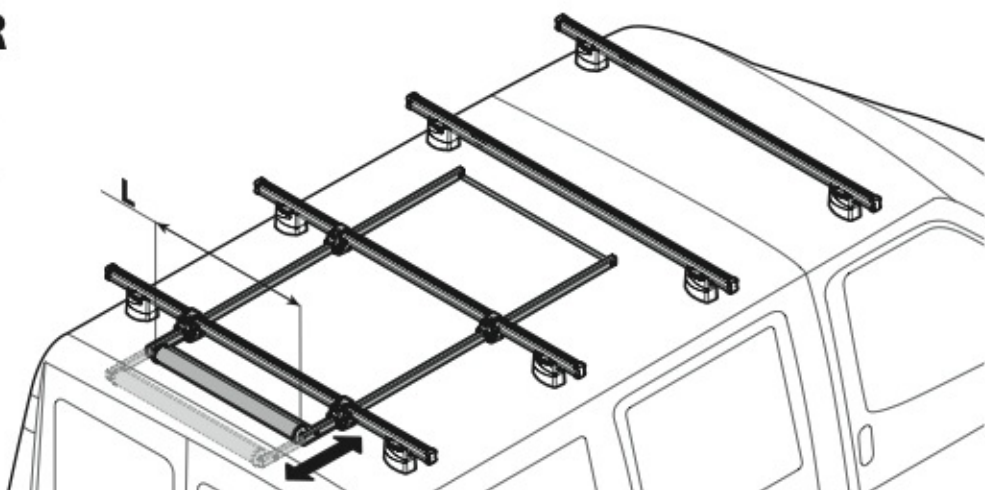

EXTENSION ROLLER

N11020 U-0 L = 64 cm

N11021 U-7 L = 96 cm

NORDRIVE®
TRANSPORT SOLUTIONS

NORDRIVE® is a registered trademark of
LAMPA S.p.A.
Via G. Rossa 53/55, 46019 Viadana (MN) ITALY
Tel. +39 0375 820700
UNI EN ISO 9001:2008 Certified Company
www.nordrive.it
www.lampa.it