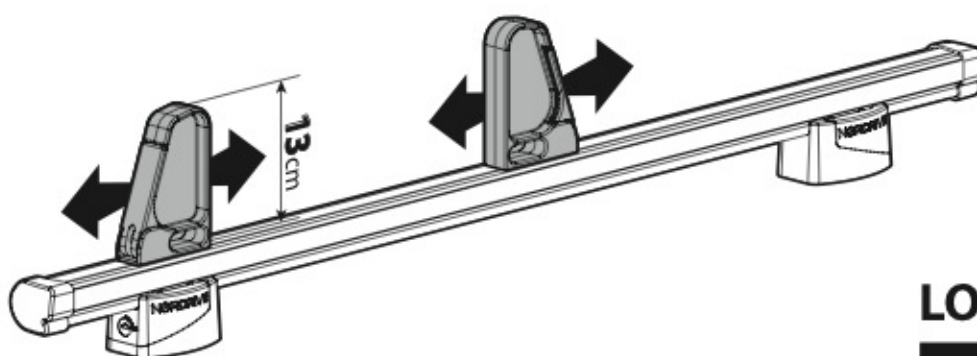

LOAD STOPS

N11031 KP-1