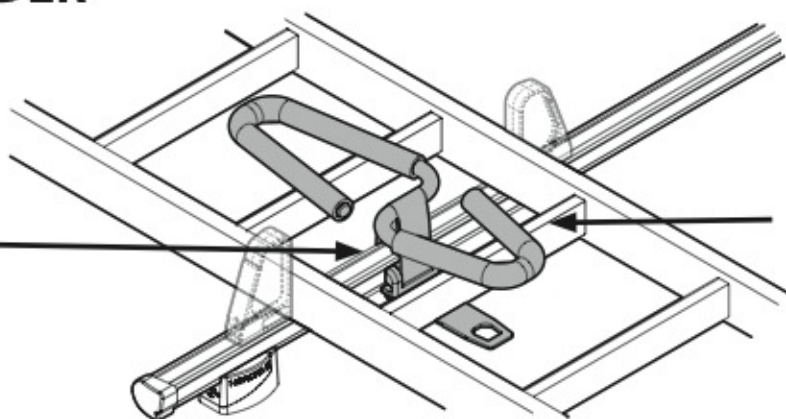

KARGO-TUBE

N11050 T200 L = 205 cm

N11051 T300 L = 305 cm

N11052 T400 L = 405 cm

LADDER HOLDER STRAPS

N11065 U-5

LADDER STEP ADAPTER

N11067 U-6