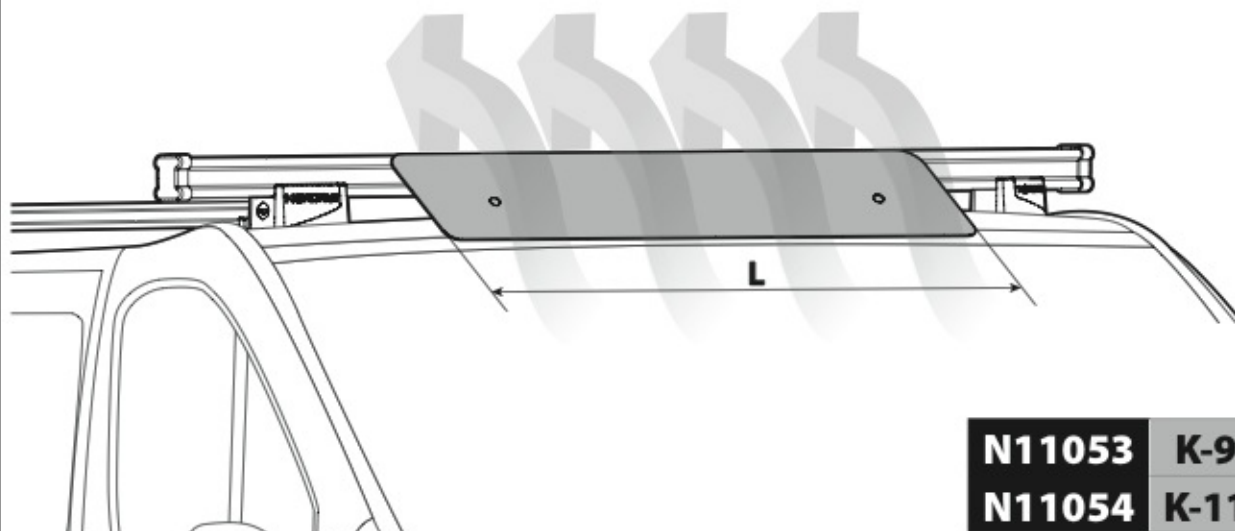

LOAD STOPS

N11001 K-1

LOAD STOPS

N11002 K-2

SPOILER

N11053	K-9	L = 95 cm
N11054	K-11	L = 110 cm

OPTIONALS PER / FOR / FÜR:

Kargo-Plus series